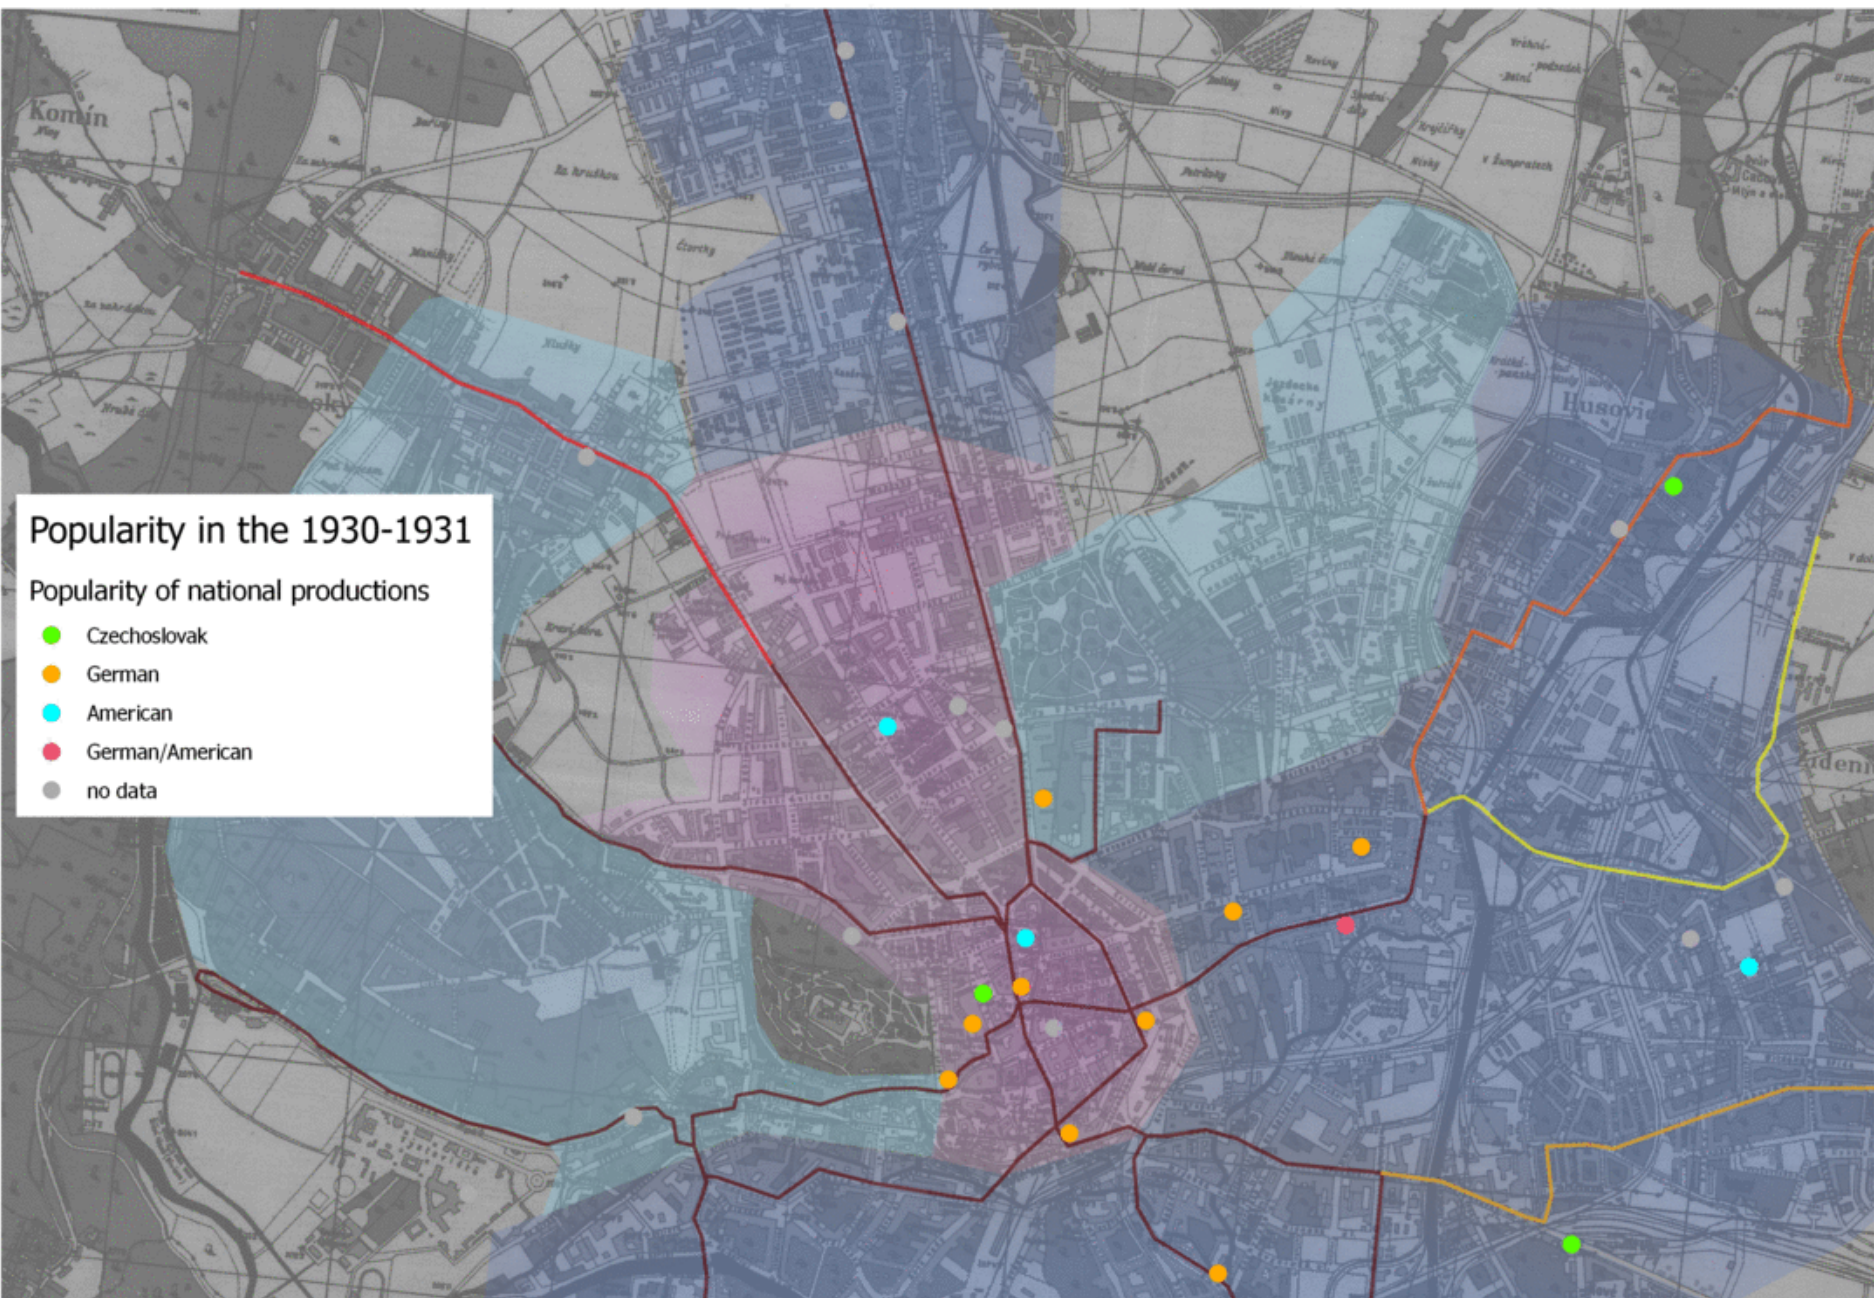

Cinemas in Brno in the 1930s

Tramway lines

Year of construction

- 1910
- 1914
- 1924
- 1925
- 1928

● Hracie úrovne kín kopírovať

Cinemas of the 1930s

- Ranks
- 1st rank
 - 2nd rank
 - 3rd rank
 - no data

Social structure of Brno

Social class

- Blue collars
- Elites
- White collars

Ranks

- 1st rank
- 2nd rank
- 3rd rank
- no data

Popularity in the 1930-1931

Popularity of national productions

- Czechoslovak
- German
- American
- German/American
- no data